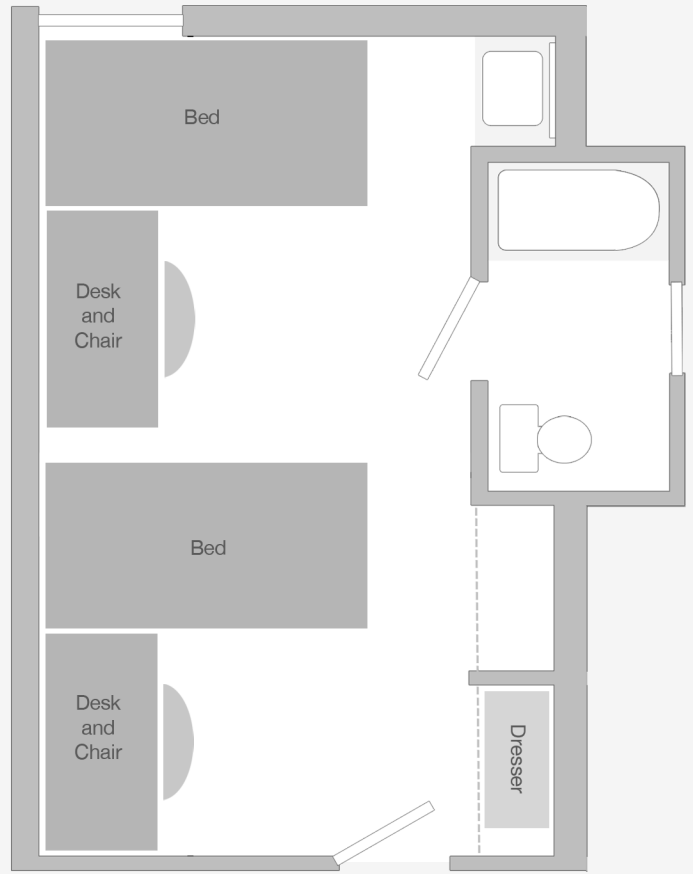

All rooms are set up as suites. Between every two rooms is a common shared bath, meaning a little more privacy and more room to call your own.

All Rooms Include:

2 Twin Beds (Extra Long Twins are provided in Men's rooms and by request)

1 Dressers (H 36", W 30", D 20")

2 Desks (H 30", W 48", D 24")

2 Desk Chairs

2 Ethernet Ports

Welcome to Evangel!

"From hall traditions to just hanging out on the floor, EU residence halls are the perfect place to call home."

Popular Room Layouts

Figuring out your room configuration can be a lot of fun. Below are a few popular examples.

DESIGN TIP

Lofts are a great way to save space and find creative layouts!

All rooms come furnished with a hi-low loft set that may be bunked, lofted (one bed up/one bed down) or left separate. Lofting or bunking your beds is an easy way to increase your room layout options by expanding the usable floor space in order to more easily add a sofa, TV, stereo system or refrigerator!