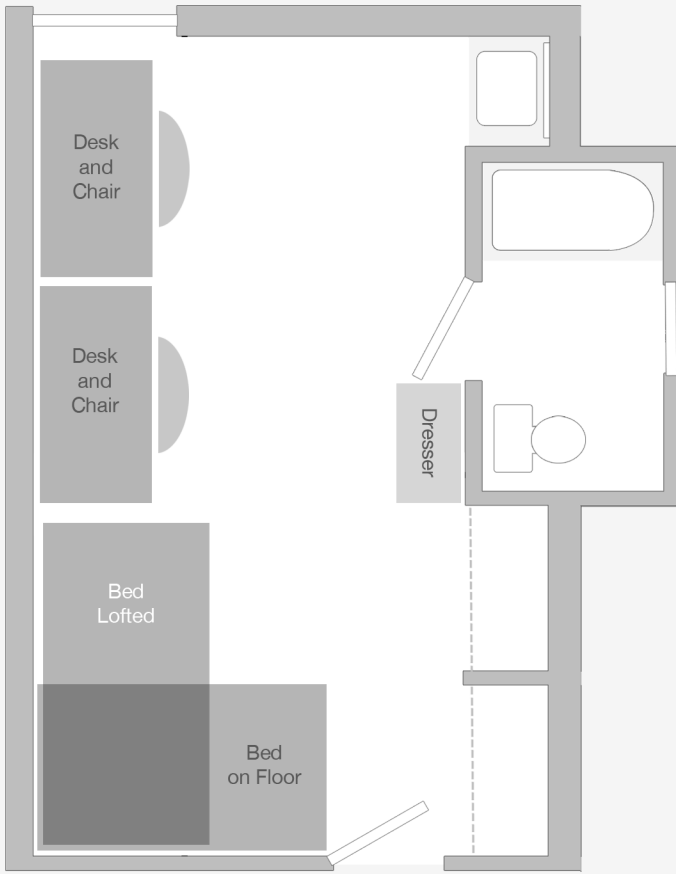

All rooms are set up as suites. Between every two rooms is a common shared bath, meaning a little more privacy and more room to call your own.

All Rooms Include:

2 Twin Beds (Extra Long Twins are provided in Men's rooms and by request)

1 Dressers (H 36", W 30", D 20")

2 Desks (H 30", W 48", D 24")

2 Desk Chairs

2 Ethernet Ports

Welcome to Evangel!

"From hall traditions to just hanging out on the floor, EU residence halls are the perfect place to call home."

Popular Room Layouts

Figuring out your room configuration can be a lot of fun. Below are a few popular examples.

DESIGN TIP

Lofts are a great way to save space and find creative layouts!

All rooms come furnished with a hi-low loft set that may be bunked, lofted (one bed up/one bed down) or left separate. Lofting or bunking your beds is an easy way to increase your room layout options by expanding the usable floor space in order to more easily add a sofa, TV, stereo system or refrigerator!