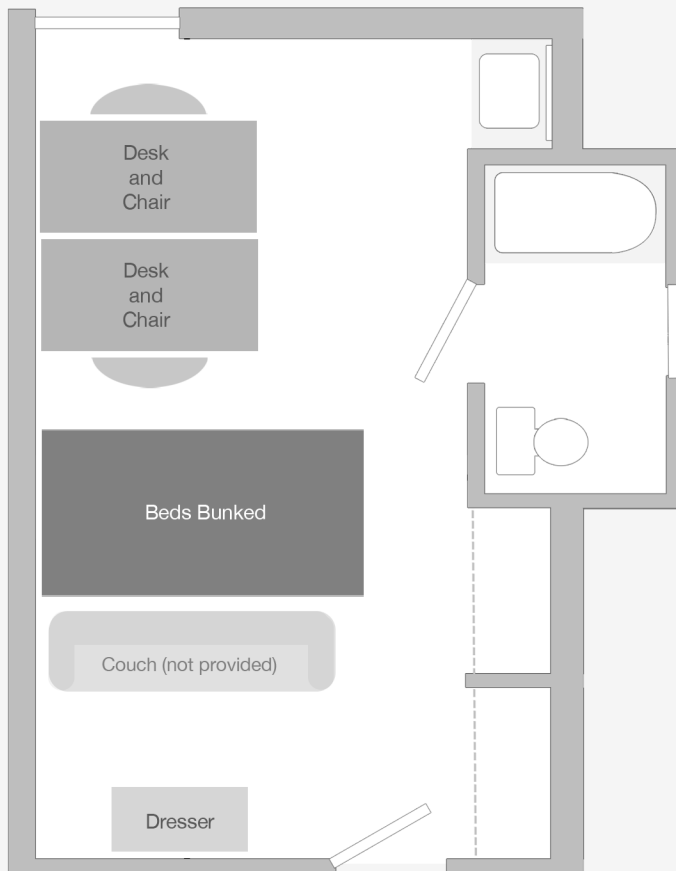

All rooms are set up as suites. Between every two rooms is a common shared bath, meaning a little more privacy and more room to call your own.

All Rooms Include:

2 Twin Beds (Extra Long Twins are provided in Men's rooms and by request)

1 Dressers (H 36", W 30", D 20")

2 Desks (H 30", W 48", D 24")

2 Desk Chairs

2 Ethernet Ports

Welcome to Evangel!

"From hall traditions to just hanging out on the floor, EU residence halls are the perfect place to call home."

Popular Room Layouts

Figuring out your room configuration can be a lot of fun. Below are a few popular examples.

DESIGN TIP

Lofts are a great way to save space and find creative layouts!

All rooms come furnished with a hi-low loft set that may be bunked, lofted (one bed up/one bed down) or left separate. Lofting or bunking your beds is an easy way to increase your room layout options by expanding the usable floor space in order to more easily add a sofa, TV, stereo system or refrigerator!