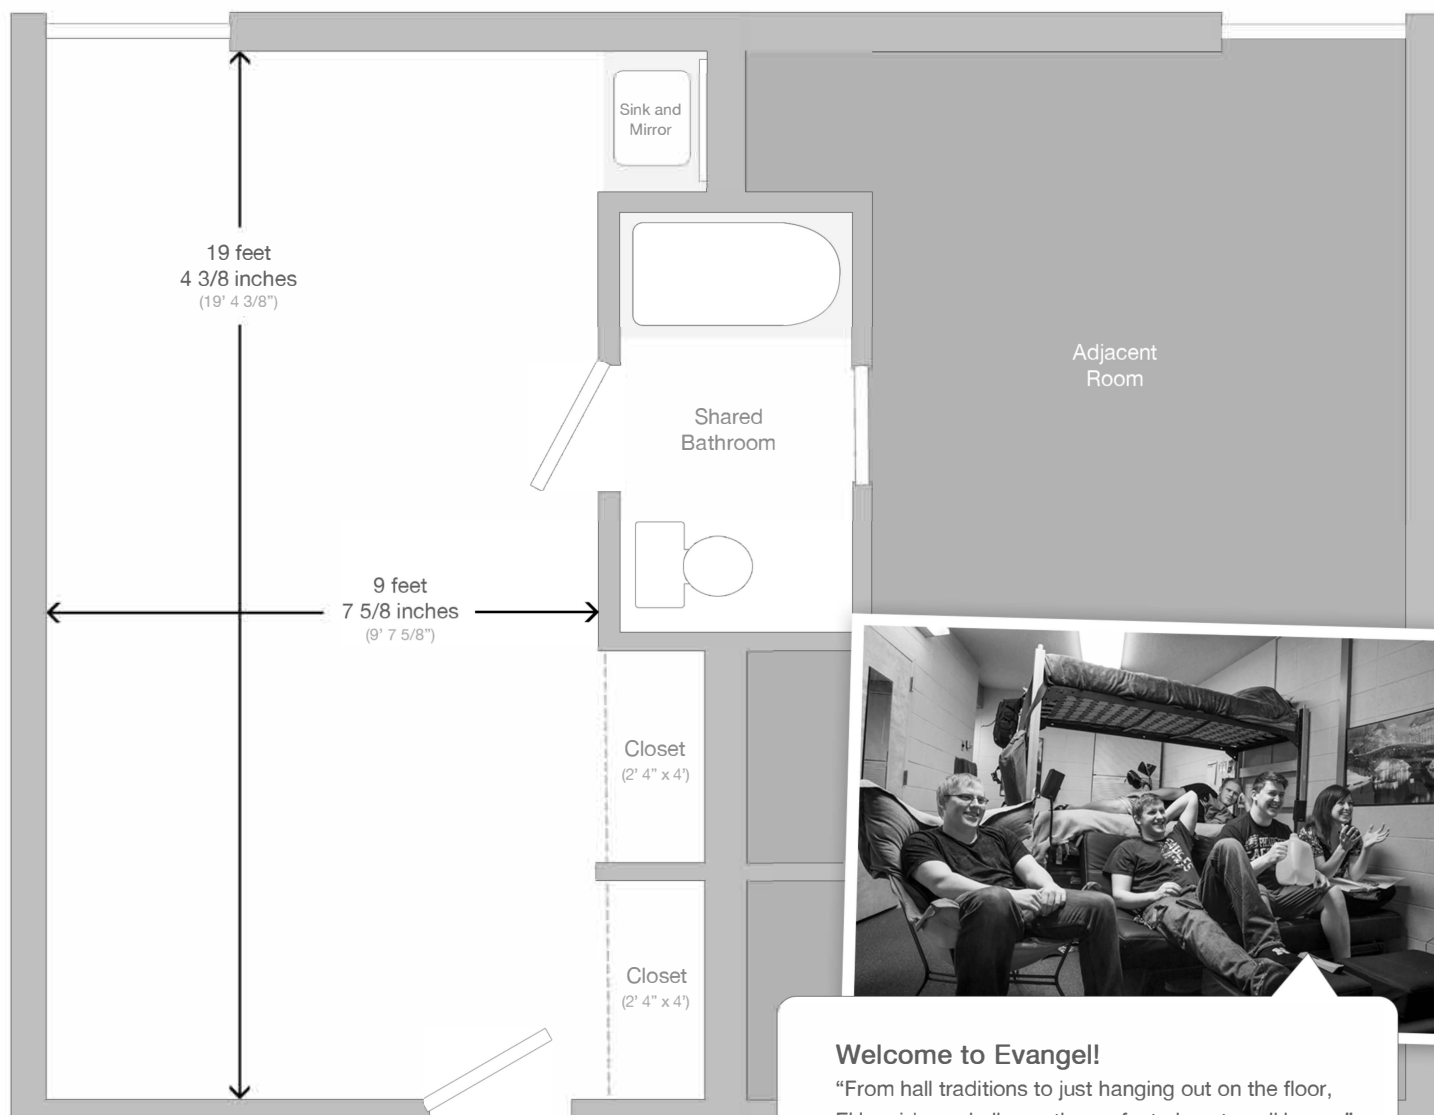

Evangel Housing

Dorm Room Layout

Whether you become best friends with your roommate or you simply enjoy hanging out with the people on your floor, Evangel's residence halls provide a college experience our graduates never forget. Many of our alumni take pride in their residence halls and to this day will identify themselves by the hall they lived in during their college years.

All rooms are set up as suites. Between every two rooms is a common shared bath, meaning a little more privacy and more room to call your own.

All Rooms Include:

2 Twin Beds (Extra Long Twins are provided in Men's rooms and by request)

1 Dressers (H 36", W 30", D 20")

2 Desks (H 30", W 48", D 24")

2 Desk Chairs

2 Ethernet Ports

Welcome to Evangel!

"From hall traditions to just hanging out on the floor, EU residence halls are the perfect place to call home."

Popular Room Layouts

Figuring out your room configuration can be a lot of fun. Below are a few popular examples.

DESIGN TIP

Lofts are a great way to save space and find creative layouts!

All rooms come furnished with a hi-low loft set that may be bunked, lofted (one bed up/one bed down) or left separate. Lofting or bunking your beds is an easy way to increase your room layout options by expanding the usable floor space in order to more easily add a sofa, TV, stereo system or refrigerator!