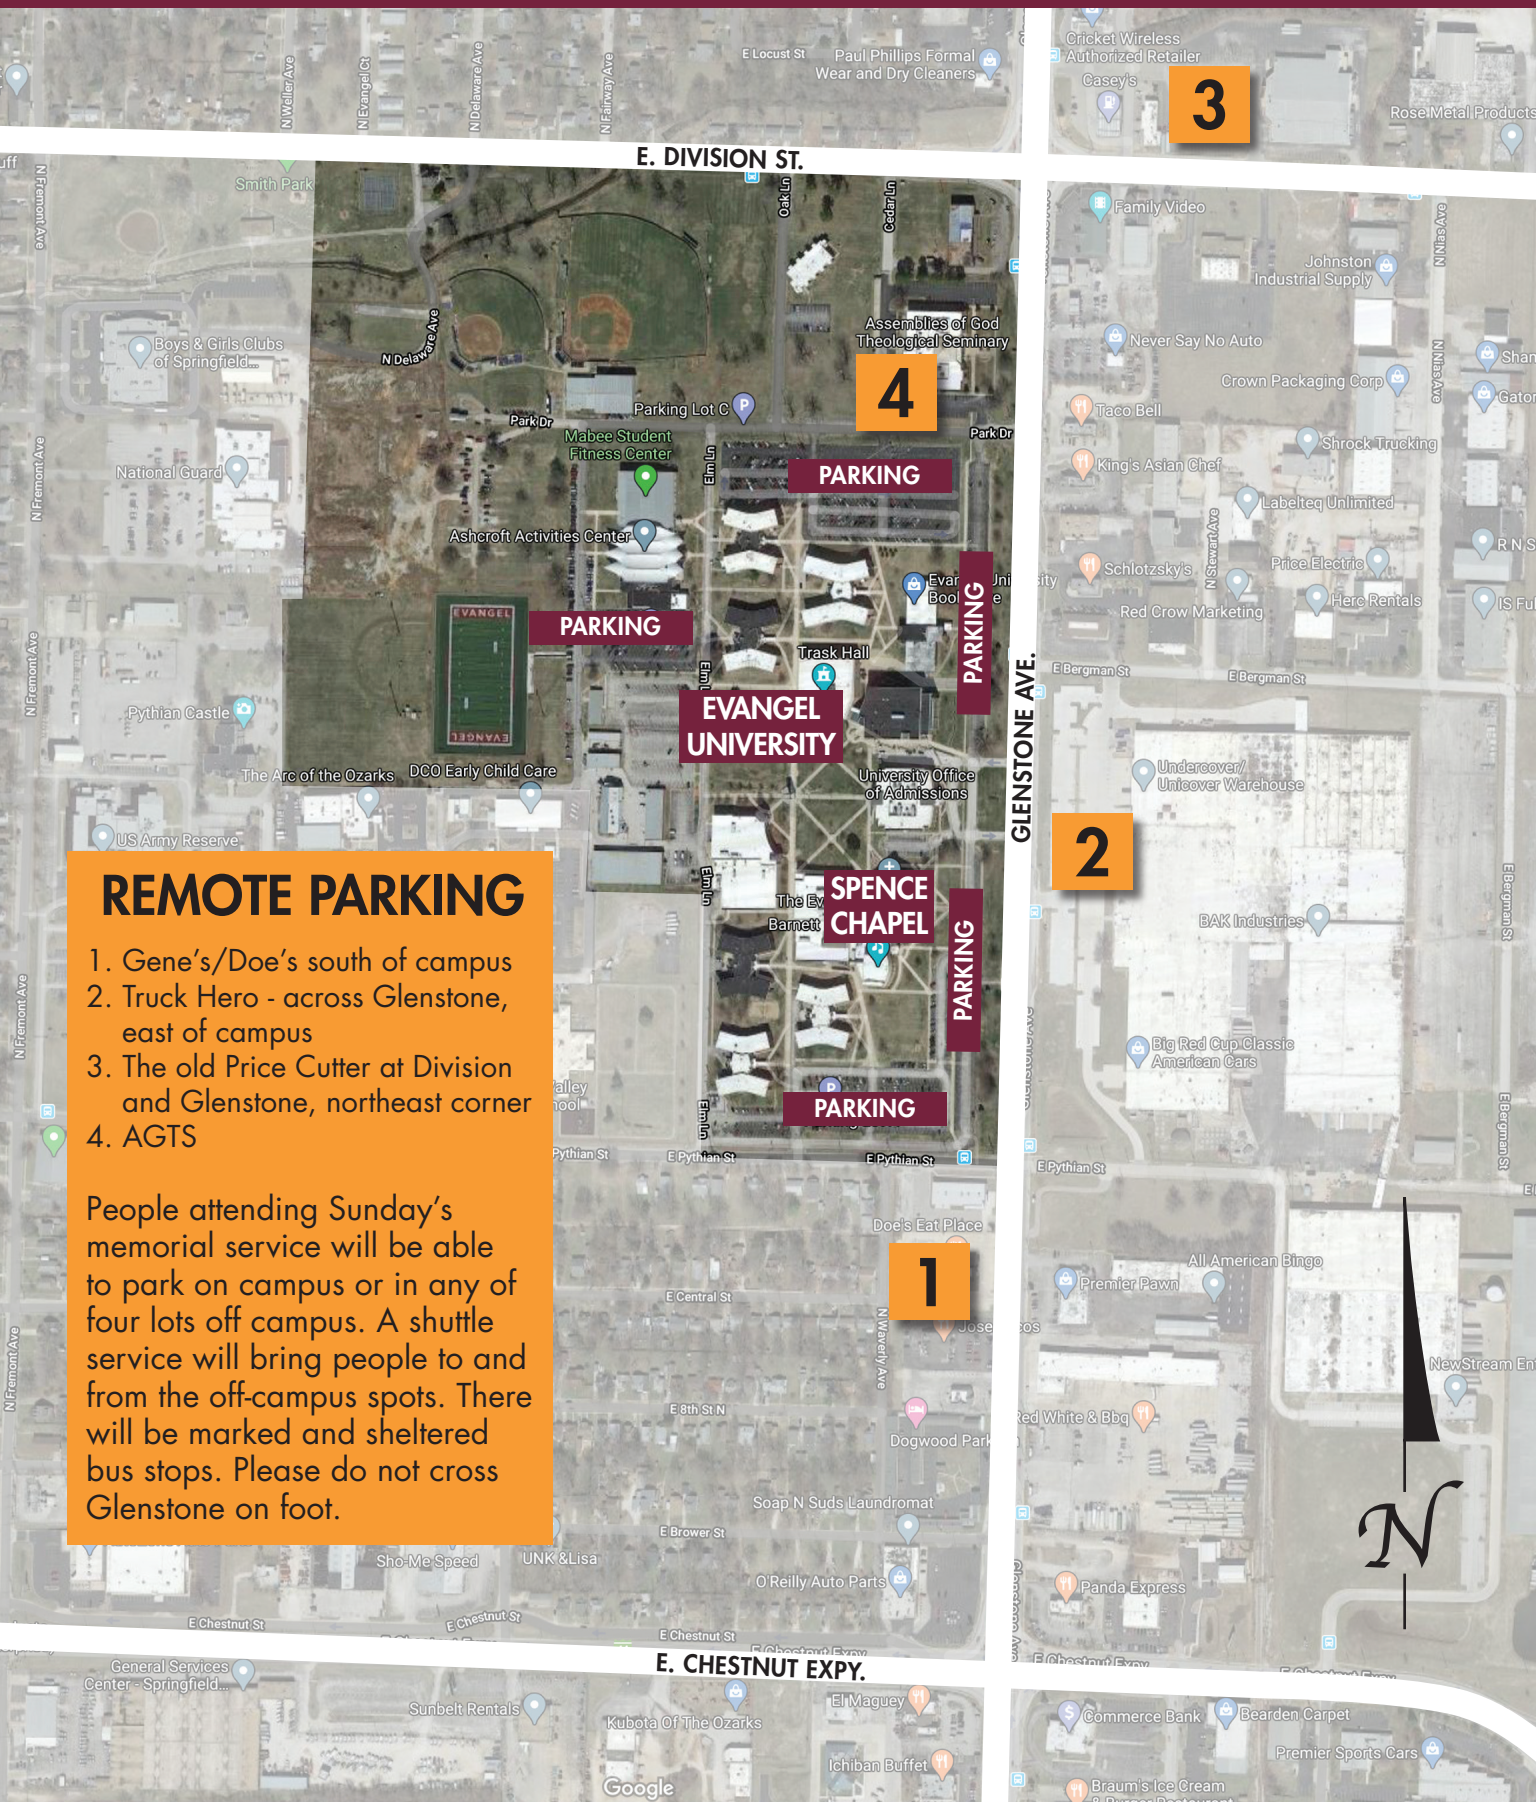

PARKING FOR DR. SPENCE MEMORIAL

REMOTE PARKING

1. Gene's/Doe's south of campus
2. Truck Hero - across Glenstone, east of campus
3. The old Price Cutter at Division and Glenstone, northeast corner
4. AGTS

People attending Sunday's memorial service will be able to park on campus or in any of four lots off campus. A shuttle service will bring people to and from the off-campus spots. There will be marked and sheltered bus stops. Please do not cross Glenstone on foot.

E. DIVISION ST.

E. CHESTNUT EXPY.

GLENSTONE AVE.

3

4

2

1

PARKING

PARKING

PARKING

PARKING

PARKING

EVANGEL UNIVERSITY

SPENCE CHAPEL