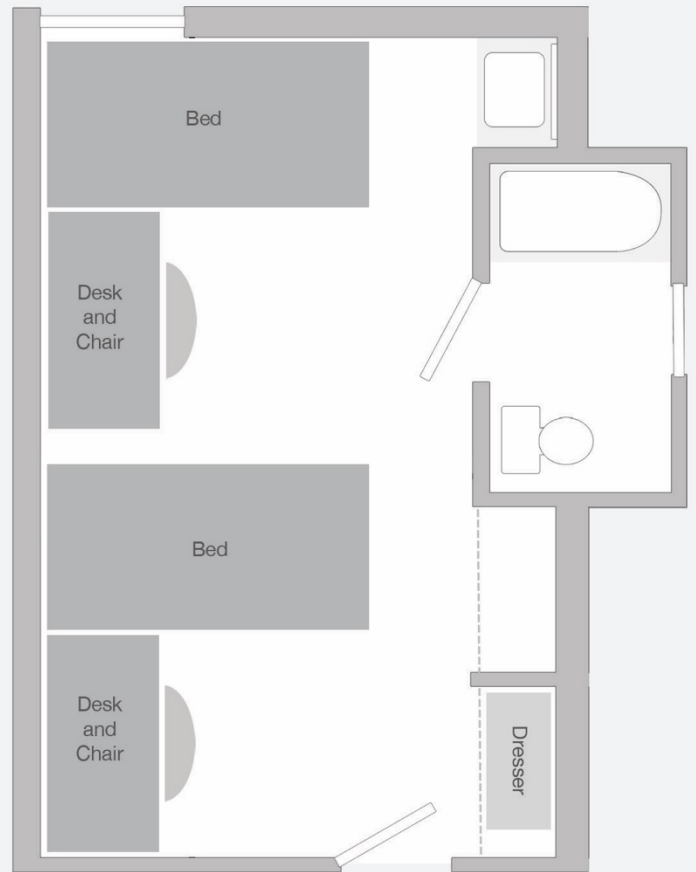

All rooms are set up as suites. Between every two rooms is a common shared bath, meaning a little more privacy and more space to call your own.

All Rooms Include:

- Two twin beds (extra long twins are provided in men's rooms and by request)
- One dresser (H 36", W 30", D 20")
- Two desks (H 30", W 48", D 24")
- Two desk chairs
- Two ethernet ports

Welcome to Evangel!

From hall traditions to just hanging out on the floor, EU residence halls are the perfect place to call home.

Popular Room Layouts

Figuring out your room configuration can be a lot of fun. Below are a few popular examples.

Lofts are a great way to save space and find creative layouts!

All rooms come furnished with a hi-low loft set that may be bunked, lofted (one bed up/one bed down) or left separate. Lofting or bunking your beds is an easy way to increase your room layout options by expanding the usable floor space in order to more easily add a sofa, TV, or refrigerator!