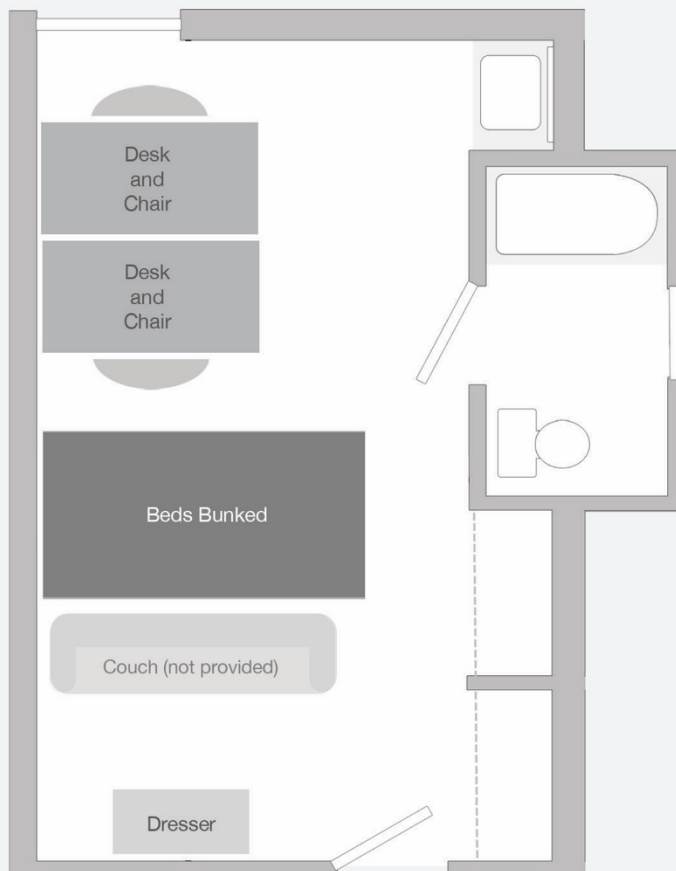

All rooms are set up as suites. Between every two rooms is a common shared bath, meaning a little more privacy and more space to call your own.

All Rooms Include:

- Two twin beds (extra long twins are provided in men's rooms and by request)
- One dresser (H 36", W 30", D 20")
- Two desks (H 30", W 48", D 24")
- Two desk chairs
- Two ethernet ports

Welcome to Evangel!

From hall traditions to just hanging out on the floor, EU residence halls are the perfect place to call home.

Popular Room Layouts

Figuring out your room configuration can be a lot of fun. Below are a few popular examples.

Lofts are a great way to save space and find creative layouts!

All rooms come furnished with a hi-low loft set that may be bunked, lofted (one bed up/one bed down) or left separate. Lofting or bunking your beds is an easy way to increase your room layout options by expanding the usable floor space in order to more easily add a sofa, TV, or refrigerator!