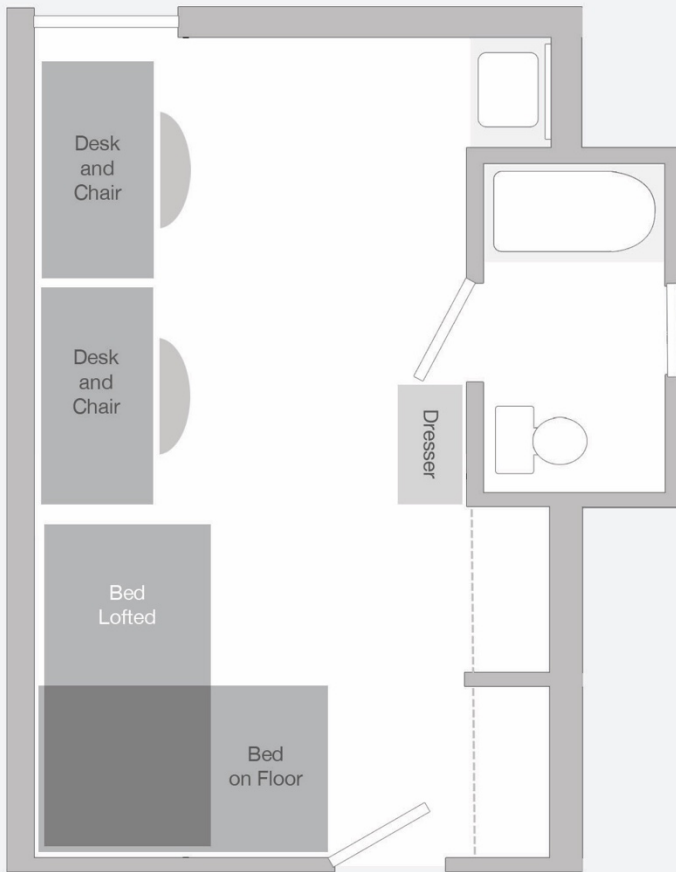

All rooms are set up as suites. Between every two rooms is a common shared bath, meaning a little more privacy and more space to call your own.

All Rooms Include:

- Two twin beds (extra long twins are provided in men's rooms and by request)
- One dresser (H 36", W 30", D 20")
- Two desks (H 30", W 48", D 24")
- Two desk chairs
- Two ethernet ports

Welcome to Evangel!

From hall traditions to just hanging out on the floor, EU residence halls are the perfect place to call home.

Popular Room Layouts

Figuring out your room configuration can be a lot of fun. Below are a few popular examples.

Lofts are a great way to save space and find creative layouts!

All rooms come furnished with a hi-low loft set that may be bunked, lofted (one bed up/one bed down) or left separate. Lofting or bunking your beds is an easy way to increase your room layout options by expanding the usable floor space in order to more easily add a sofa, TV, or refrigerator!