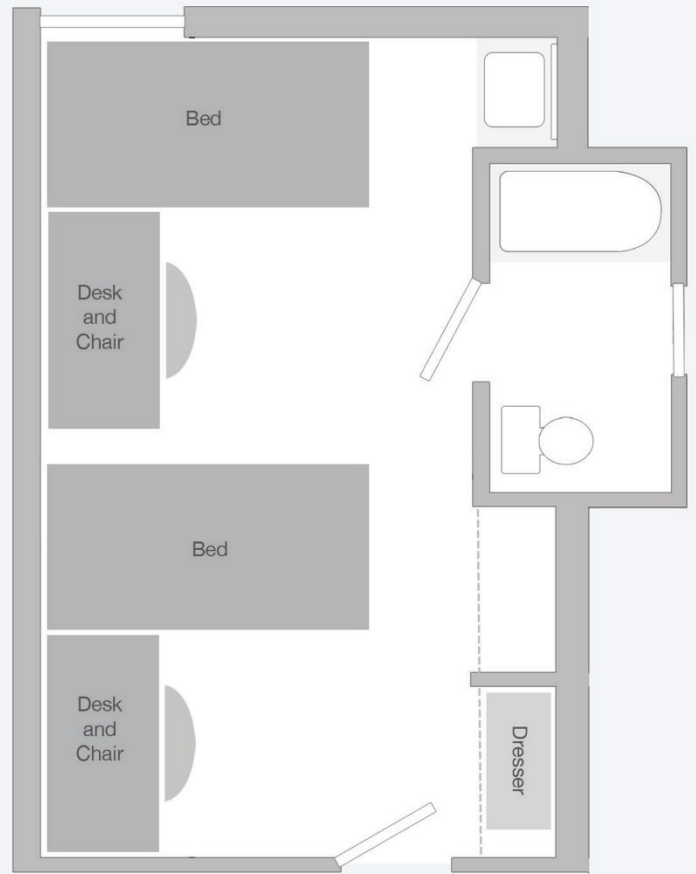

*All rooms are set up as suites. Between every two rooms is a common shared bath, meaning a little more privacy and more space to call your own.*

### All Rooms Include:

- Two twin beds (extra long twins are provided in men's rooms and by request)
- One dresser (H 36", W 30", D 20")
- Two desks (H 30", W 48", D 24")
- Two desk chairs
- Two ethernet ports

# Popular Room Layouts

Figuring out your room configuration can be a lot of fun. Below are a few popular examples.

**Lofts are a great way to save space and find creative layouts!**

All rooms come furnished with a hi-low loft set that may be bunked, lofted (one bed up/one bed down) or left separate. Lofting or bunking your beds is an easy way to increase your room layout options by expanding the usable floor space in order to more easily add a sofa, TV, or refrigerator!

# Flood Hall Room Layout