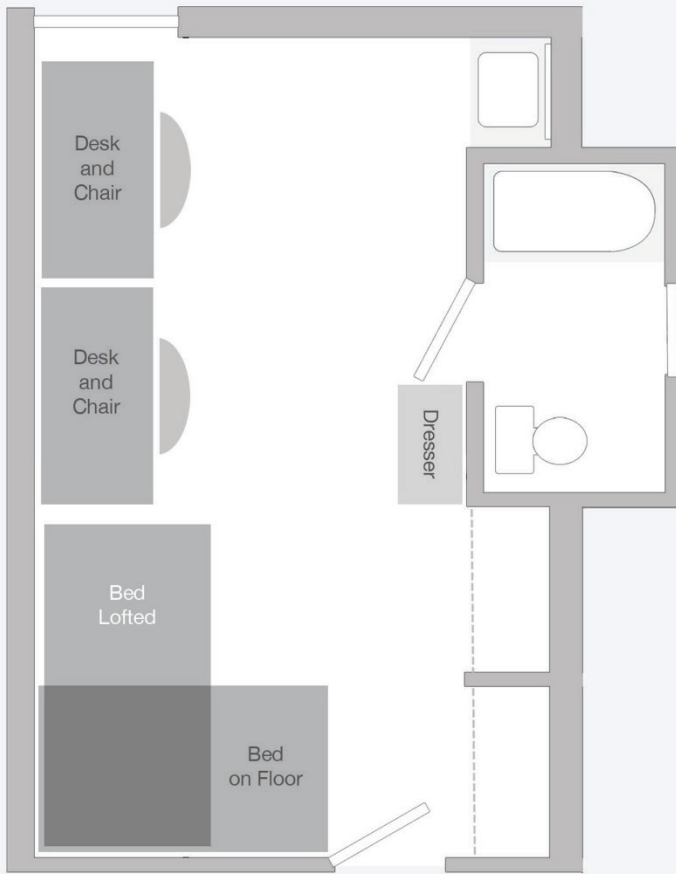

*All rooms are set up as suites. Between every two rooms is a common shared bath, meaning a little more privacy and more space to call your own.*

### All Rooms Include:

- Two twin beds (extra long twins are provided in men's rooms and by request)
- One dresser (H 36", W 30", D 20")
- Two desks (H 30", W 48", D 24")
- Two desk chairs
- Two ethernet ports

# Popular Room Layouts

Figuring out your room configuration can be a lot of fun. Below are a few popular examples.

**Lofts are a great way to save space and find creative layouts!**

All rooms come furnished with a hi-low loft set that may be bunked, lofted (one bed up/one bed down) or left separate. Lofting or bunking your beds is an easy way to increase your room layout options by expanding the usable floor space in order to more easily add a sofa, TV, or refrigerator!

# Flood Hall Room Layout