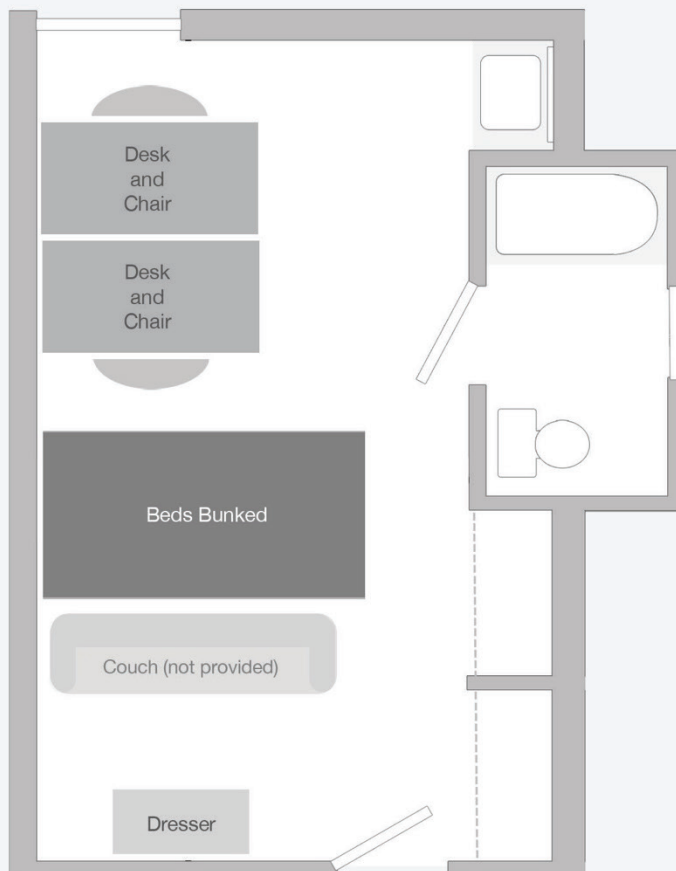

*All rooms are set up as suites. Between every two rooms is a common shared bath, meaning a little more privacy and more space to call your own.*

### All Rooms Include:

- Two twin beds (extra long twins are provided in men's rooms and by request)
- One dresser (H 36", W 30", D 20")
- Two desks (H 30", W 48", D 24")
- Two desk chairs
- Two ethernet ports

# Popular Room Layouts

Figuring out your room configuration can be a lot of fun. Below are a few popular examples.

**Lofts are a great way to save space and find creative layouts!**

All rooms come furnished with a hi-low loft set that may be bunked, lofted (one bed up/one bed down) or left separate. Lofting or bunking your beds is an easy way to increase your room layout options by expanding the usable floor space in order to more easily add a sofa, TV, or refrigerator!

# Flood Hall Room Layout